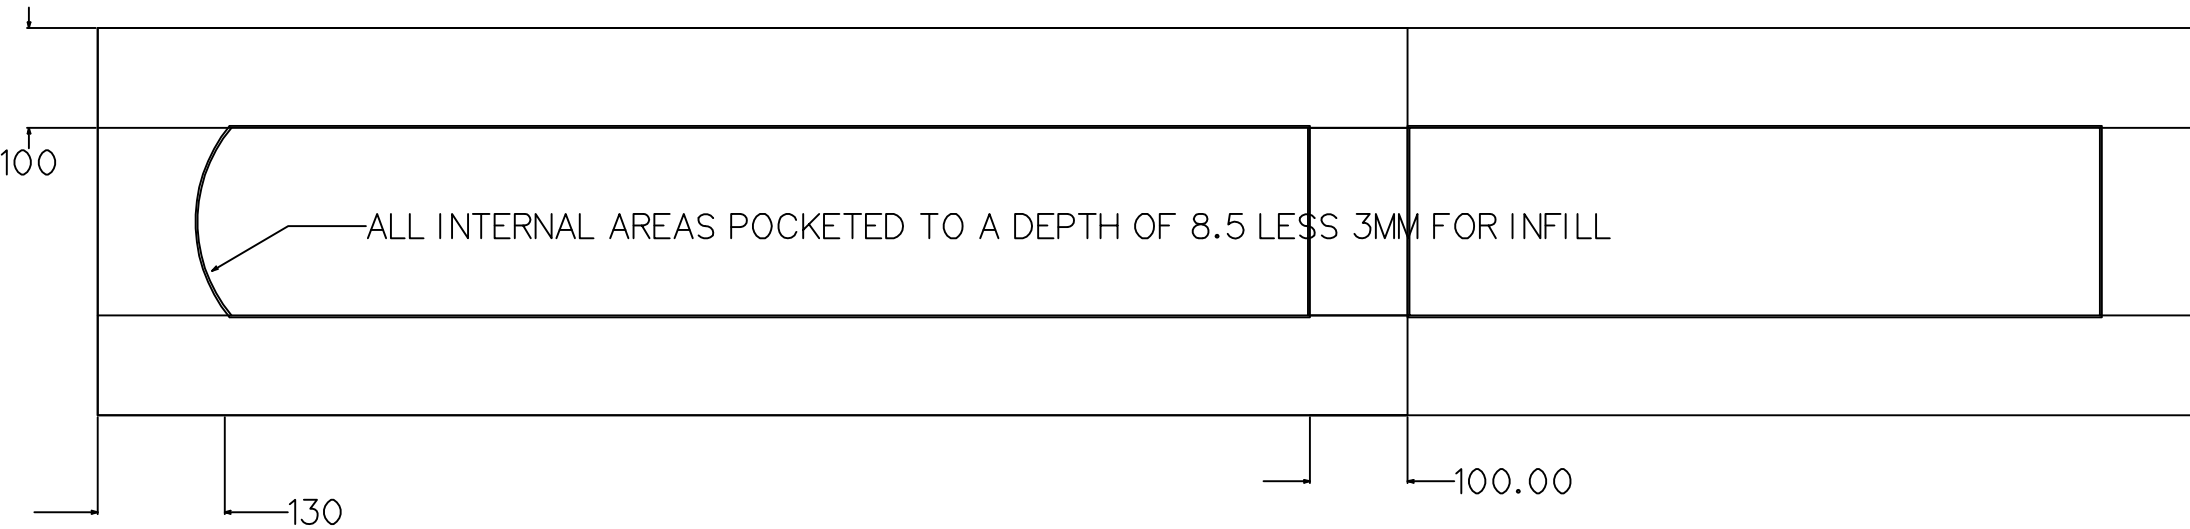

ARCHED REBATED SHAKER DOOR SPEC

DOORS ARE 100MM BORDERS ALL ROUND

DF'S ARE 100MM SIDES 50MM TOP & BOTTOM

DF'S MINIMUM HEIGHT = 175 THEN JUST TWO SHAKER LINES

ANY SPLIT AVAILABLE 60/40 STANDARD

SHAKER PROFILE SHOWING INFILL AND T&G CUTTER