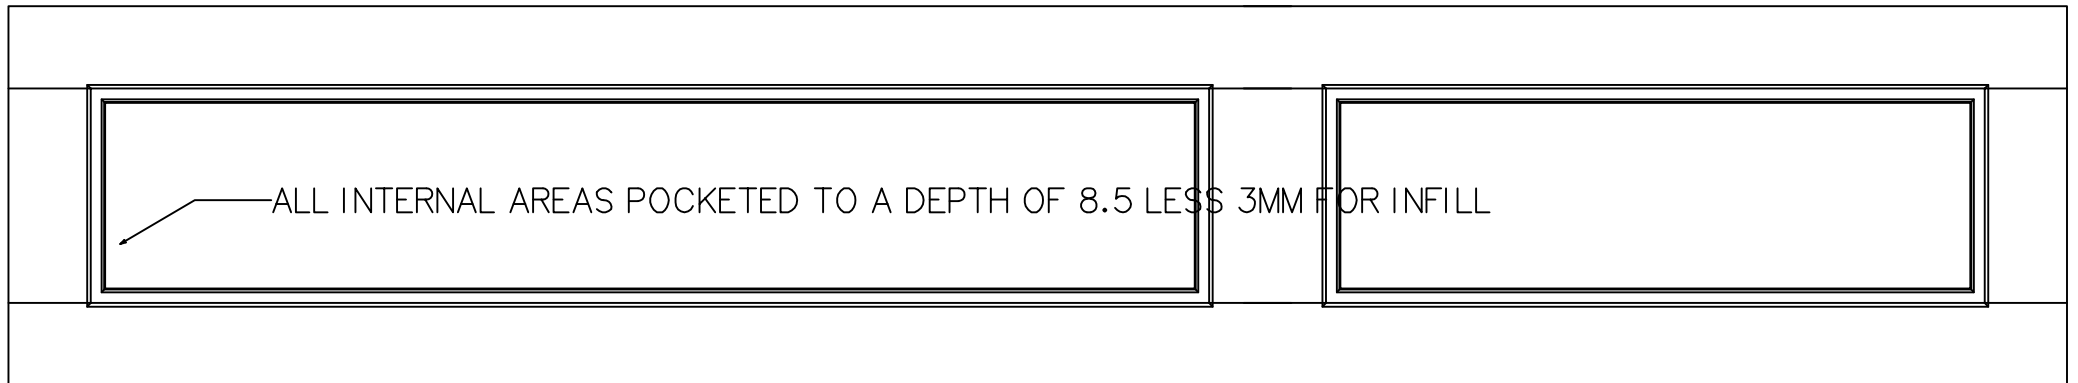

BEADED REBATE DOOR SPEC

DOORS ARE 82MM BORDERS ALL ROUND

DF'S ARE 82MM STILES 32MM TOP & BOTTOM

DF'S MINIMUM HEIGHT = 160 OTHERWISE REVERT TO TWO SHAKER LINES

ANY SPLIT AVAILABLE 60/40 STANDARD

BEADED REBATE PROFILE