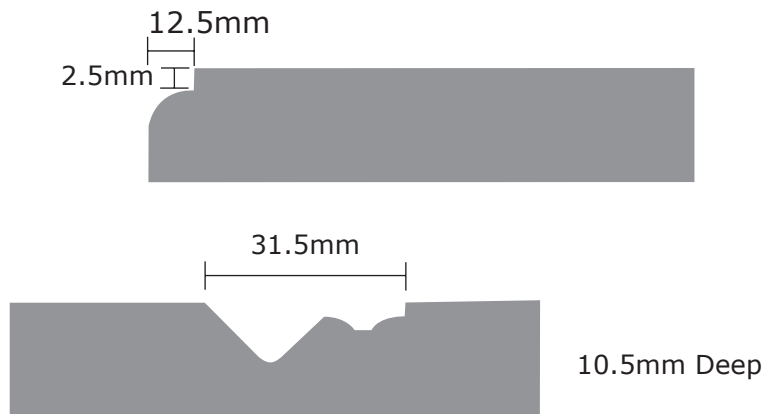

Gothic

Door Design - Gothic

Edge - Stepped Postformed

Cutter - Westminster

Minimum Draw Front Height - 140mm

Borders - 50mm

Notes

See Reverse for any special door sizes

GOTHIC DOOR SPEC

DOORS ARE 50MM BORDERS ALL ROUND
 DF'S 50MM STILES 25MM TOP & BOTTOM
 DF'S MINIMUM HEIGHT =140 WITHOUT BORDER REDUCTION
 115MM MINIMUM
 MINIMUM DOOR WIDTH =275 OR WILL BE IRON STYLE
 MINIMUM DOOR HEIGHT = 400 OR 325 WILL BE REDUCED

ANY SPLIT AVAILABLE 60/40 STD

WESTMINSTER CUTTER PROFILE