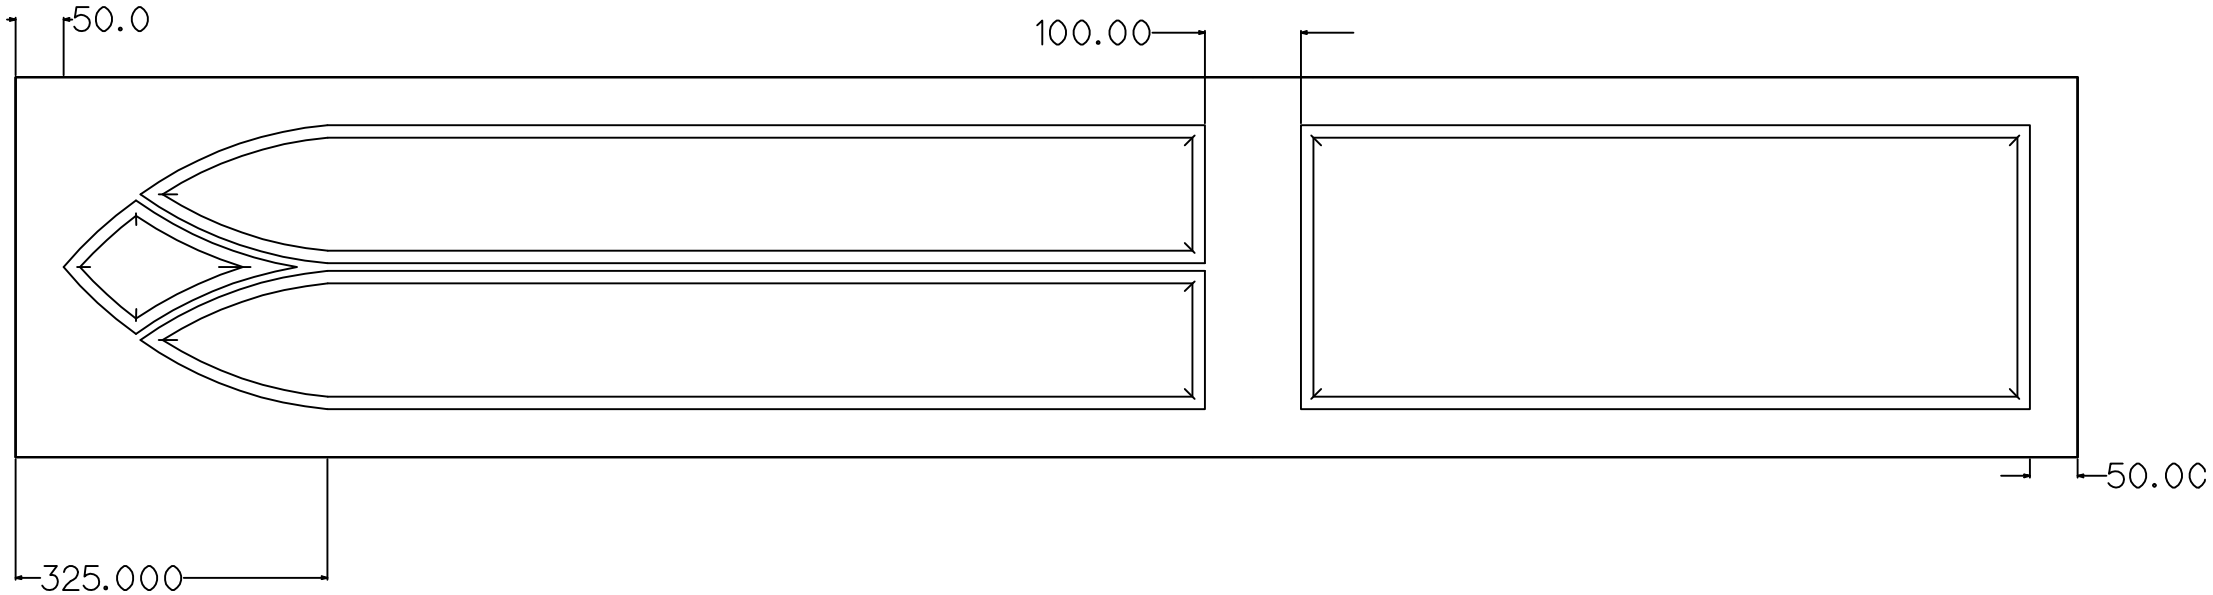

Gothic

Door Design - Gothic

Edge - Stepped Postformed

Cutter - Westminster

Minimum Draw Front Height - 140mm

Borders - 50mm

Notes

See Reverse for any special door sizes

GOTHIC DOOR SPEC

DOORS ARE 50MM BORDERS ALL ROUND
 DF'S 50MM STILES 25MM TOP & BOTTOM
 DF'S MINIMUM HEIGHT =140 WITHOUT BORDER REDUCTION
 115MM MINIMUM
 MINIMUM DOOR WIDTH =275 OR WILL BE IRON STYLE
 MINIMUM DOOR HEIGHT = 400 OR 325 WILL BE REDUCED

ANY SPLIT AVAILABLE 60/40 STD

WESTMINSTER CUTTER PROFILE