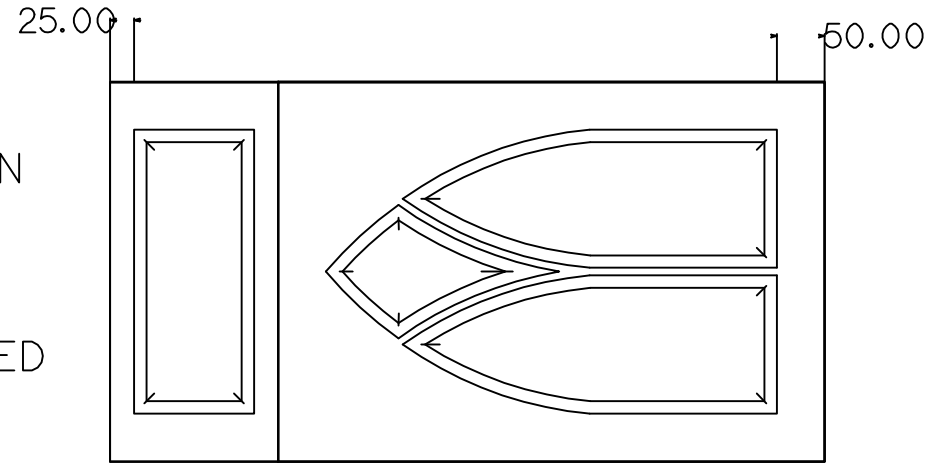

Gothic

Door Design - Gothic

Edge - Stepped Postformed

Cutter - Westminster

Minimum Draw Front Height - 140mm

Borders - 50mm

Notes

See Reverse for any special door sizes

GOTHIC DOOR SPEC

DOORS ARE 50MM BORDERS ALL ROUND
 DF'S 50MM STILES 25MM TOP & BOTTOM
 DF'S MINIMUM HEIGHT =140 WITHOUT BORDER REDUCTION
 115MM MINIMUM
 MINIMUM DOOR WIDTH =275 OR WILL BE IRON STYLE
 MINIMUM DOOR HEIGHT = 400 OR 325 WILL BE REDUCED

ANY SPLIT AVAILABLE 60/40 STD

WESTMINSTER CUTTER PROFILE