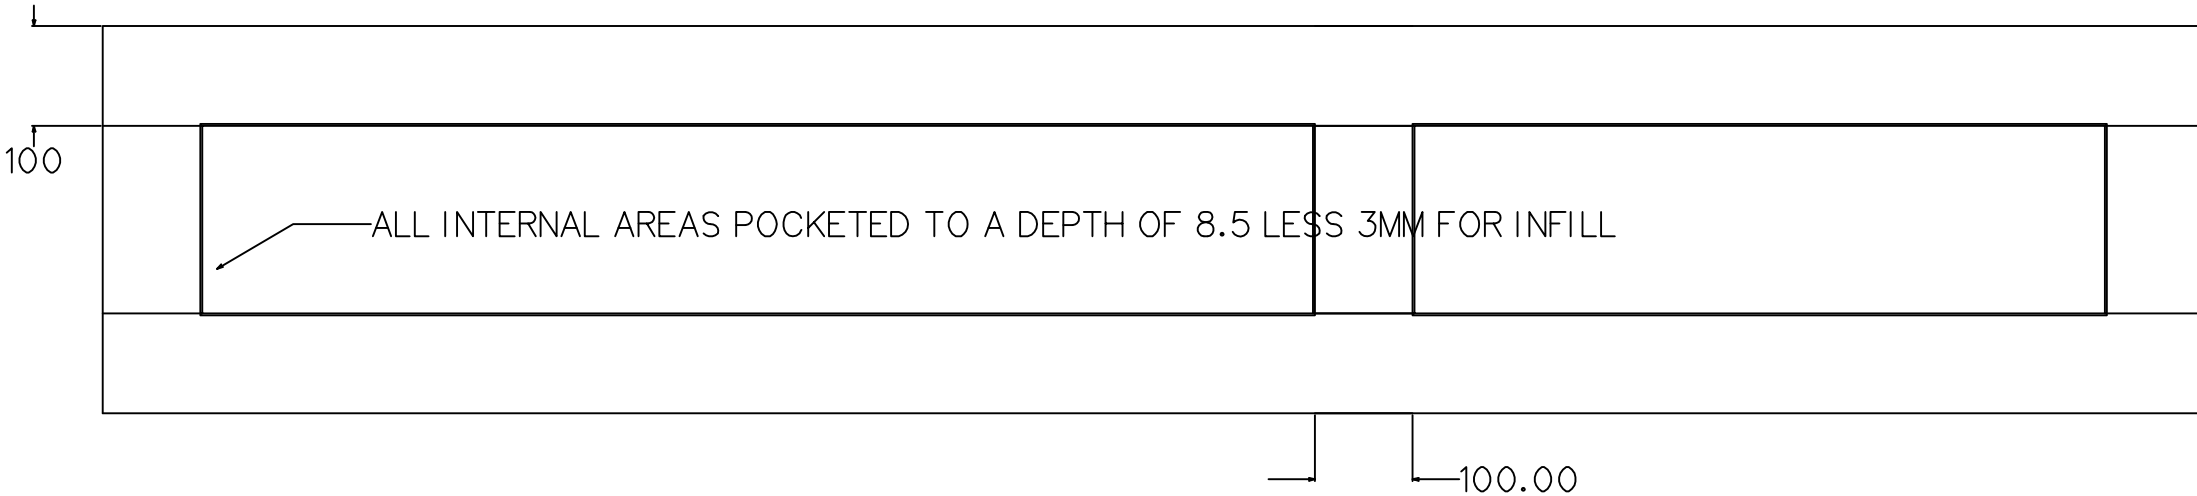

# REBATED SHAKER DOOR SPEC

DOORS ARE 100MM BORDERS ALL ROUND

DF'S ARE 100MM SIDES 50MM TOP & BOTTOM

DF'S MINIMUM HEIGHT = 175 THEN JUST TWO SHAKER LINES

ANY SPLIT AVAILABLE 60/40 STANDARD

## SHAKER PROFILE SHOWING INFILL AND T&G CUTTER