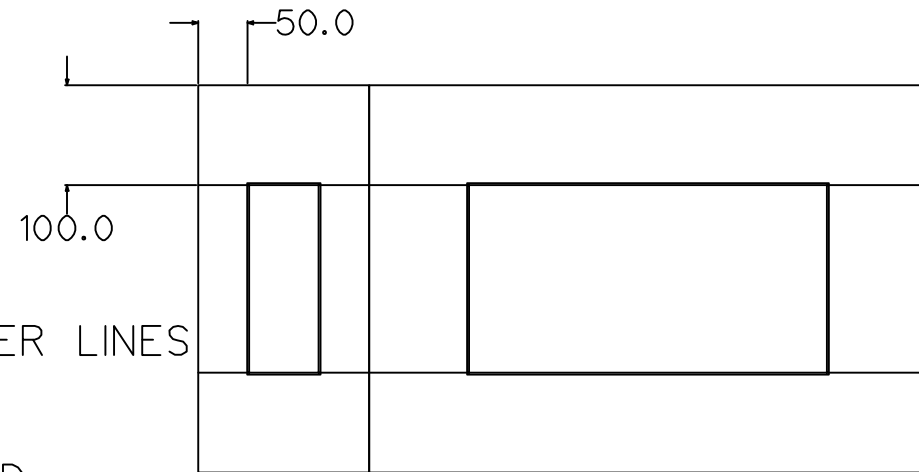

# REBATED SHAKER DOOR SPEC

DOORS ARE 100MM BORDERS ALL ROUND

DF'S ARE 100MM SIDES 50MM TOP & BOTTOM

DF'S MINIMUM HEIGHT = 175 THEN JUST TWO SHAKER LINES

ANY SPLIT AVAILABLE 60/40 STANDARD

## SHAKER PROFILE SHOWING INFILL AND T&G CUTTER