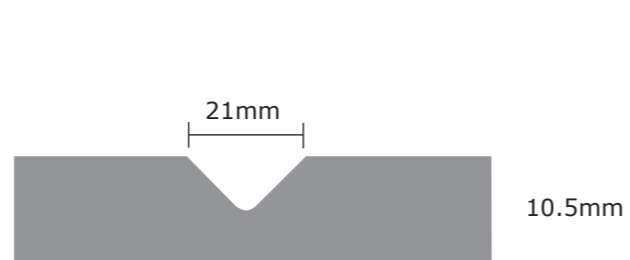

Alpine

'V' Cutter

Chelsea

York

Skipton

Emily Single-Pass

Harrogate

Wessex

Westminster 'V'

Cove

Westminster

Emily Double-Pass

'V' Cutter T&G

Door Profile

Draw Front Profile